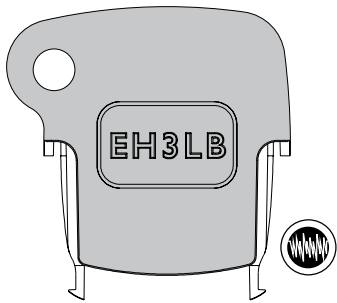

Key News

12-09
January 2013

These keys are now in inventory

	Ilco No.: EL3LB Electronic Key Head	Complete Key EK3LB-H72	Blade Only EB3-B-H72*
Price Group:	60	62	61
Packaged:	1/bag, 5/box	1/bag, 5/box	1/bag, 5/box
UPC No.:	036448241637	036448241675	03644830020
Sales Velocity:	High	High	High
	<i>Fits all existing modular blades</i>	Application: Ford, Lincoln, Mazda, Mercury	