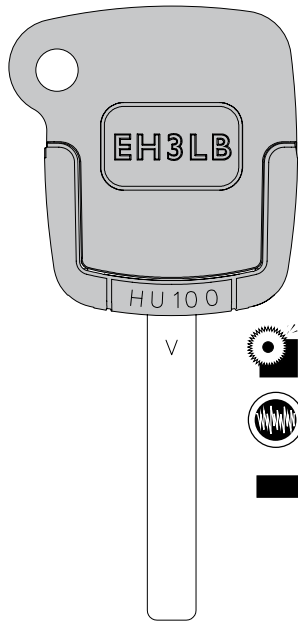

Ilco No.: Complete Key
EK3LB-HU100

Blade Only
EB3-V-HU100*

Complete Key
EK3LB-Y170

Blade Only
EB3-T-Y170*

Price Group: 62

61

62

61

Packaged: 1/bag, 5/box

1/bag, 5/box

1/bag, 5/box

1/bag, 5/box

UPC No.: 036448241866

036448236053

036448241873

036448236039

Sales Velocity: Low

Low

Medium

Medium

Application: GM

Application: Chrysler, Dodge, Jeep, Volkswagen

Special Duplicator Required

Electronic Key

* *Blades previously released*