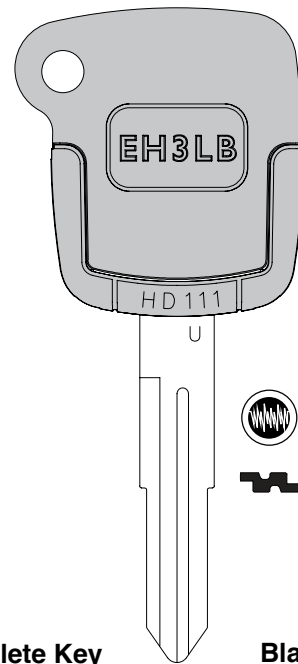

Electronic Key

* *Blades previously released*

**Complete Key
EK3LB-HO03**

**Blade Only
EB3-S-HO03***

**Complete Key
EK3LB-HD111**

**Blade Only
EB3-U-HD111***

Price Group:	62	61	62	61
Packaged:	1/bag, 5/box	1/bag, 5/box	1/bag, 5/box	1/bag, 5/box
UPC No.:	036448241842	036448236022	036448241859	036448236046
Sales Velocity:	Medium	Medium	Low	Low
Application:	Honda/Acura		Honda/Acura	