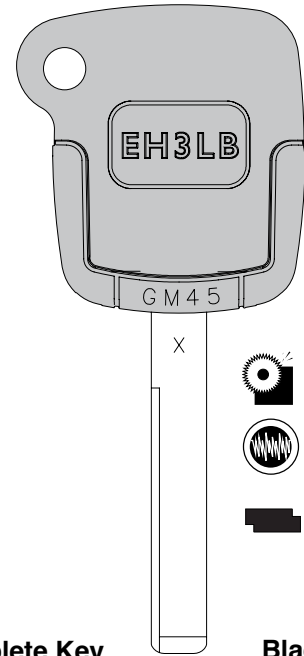

* Blades previously released

Ilco No.: Complete Key
EK3LB-B114R

Blade Only
EB3-W-B114R*

Complete Key
EK3LB-GM45

Blade Only
EB3-X-GM45*

Price Group: 62

61

62