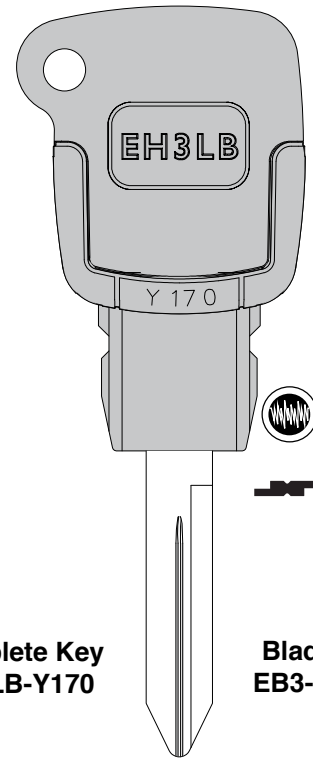

Electronic Key

* *Blades previously released*

**Complete Key
EK3LB-HO03**

**Blade Only
EB3-S-HO03***

**Complete Key
EK3LB-HD111**

**Blade Only
EB3-U-HD111***

Price Group:	62	61	62	61
Packaged:	1/bag, 5/box	1/bag, 5/box	1/bag, 5/box	1/bag, 5/box
UPC No.:	036448241842	036448236022	036448241859	036448236046
Sales Velocity:	Medium	Medium	Low	Low
Application:	Honda/Acura		Honda/Acura	

 *Special Duplicator Required*

 *Electronic Key*

* *Blades previously released*

Ilco No.: Complete Key
EK3LB-HU100

Blade Only
EB3-V-HU100*

Complete Key
EK3LB-Y170

Blade Only
EB3-T-Y170*

Price Group: 62