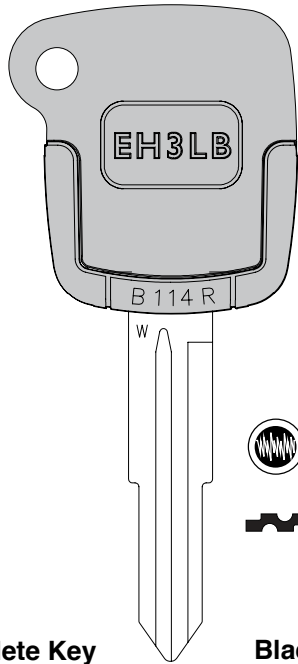

* Blades previously released

Ilco No.: Complete Key
EK3LB-B114R

Blade Only
EB3-W-B114R*

Complete Key
EK3LB-GM45

Blade Only
EB3-X-GM45*

Price Group: 62

61

62