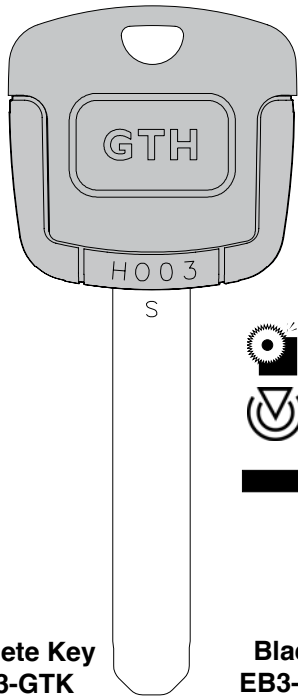

**Complete Key
HO03-GTK**

**Blade Only
EB3-S-HO03***