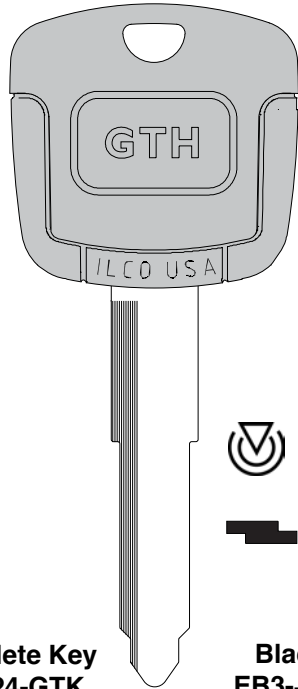

# Key News

12-10  
February 2014

These keys are now in inventory

	<b>Ilco No.:</b> GTH Electronic Key Head	<b>Complete Key H72-GTK</b>	<b>Blade Only EB3-B-H72*</b>
Price Group:	65	66	61
Packaged:	1/bag, 5/box	1/bag, 5/box	1/bag, 5/box
UPC No.:	036448244508	036448244669	03644830020
Sales Velocity:	High	High	High
	<i>Fits all existing modular blades</i>	Application: Ford, Lincoln, Mazda, Mercury	

Electronic Key

\* Blades previously released

<b>Ilco No.:</b>	<b>Complete Key H73-GTK</b>	<b>Blade Only EB3-C-H73*</b>	<b>Complete Key H84-GTK</b>	<b>Blade Only EB3-D-H84*</b>
Price Group:	66	61	66	61
Packaged:	1/bag, 5/box	1/bag, 5/box	1/bag, 5/box	1/bag, 5/box
UPC No.:	036448244676	03644830037	036448244683	03644830044
Sales Velocity:	Medium	Medium	High	High
	Application: Ford, Lincoln, Mercury		Application: Ford, Lincoln, Mercury	