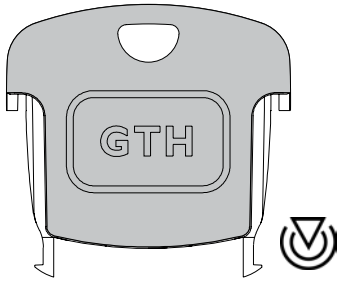

# Key News

12-10  
February 2014

These keys are now in inventory

	<b>Ilco No.:</b> GTH Electronic Key Head	<b>Complete Key H72-GTK</b>	<b>Blade Only EB3-B-H72*</b>
Price Group:	65	66	61
Packaged:	1/bag, 5/box	1/bag, 5/box	1/bag, 5/box
UPC No.:	036448244508	036448244669	03644830020
Sales Velocity:	High	High	High
	<i>Fits all existing modular blades</i>	Application: Ford, Lincoln, Mazda, Mercury	