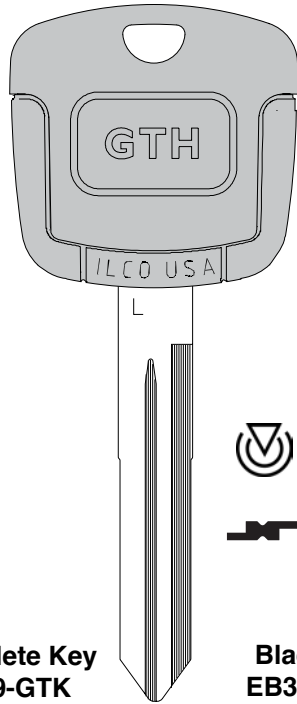

Electronic Key

\* Blades previously released

<b>Ilco No.:</b>	<b>Complete Key H73-GTK</b>	<b>Blade Only EB3-C-H73*</b>	<b>Complete Key H84-GTK</b>	<b>Blade Only EB3-D-H84*</b>
Price Group:	66	61	66	61
Packaged:	1/bag, 5/box	1/bag, 5/box	1/bag, 5/box	1/bag, 5/box
UPC No.:	036448244676	03644830037	036448244683	03644830044
Sales Velocity:	Medium	Medium	High	High
	Application: Ford, Lincoln, Mercury		Application: Ford, Lincoln, Mercury	

**Complete Key  
MAZ24-GTK**

**Blade Only  
EB3-J-MAZ24\***

**Complete Key  
MIT8-GTK**

**Blade Only  
EB3-K-MIT8\***

Ilco No.:	<b>MAZ24-GTK</b>	<b>EB3-J-MAZ24*</b>	<b>MIT8-GTK</b>	<b>EB3-K-MIT8*</b>
Price Group:	66	61	6	61
Packaged:	1/bag, 5/box	1/bag, 5/box	1/bag, 5/box	1/bag, 5/box
UPC No.:	036448244614	03644830099	036448244621	03644830105
Sales Velocity:	Medium	Medium	Medium	Medium
	Application: Mazda		Application: Mitsubishi	

\* Blades previously released

**Complete Key  
MIT9-GTK**

**Blade Only  
EB3-L-MIT9\***

**Complete Key  
MIT14-GTK**

**Blade Only  
EB3-M-MIT14\***

Ilco No.:	<b>Complete Key MIT9-GTK</b>	<b>Blade Only EB3-L-MIT9*</b>	<b>Complete Key MIT14-GTK</b>	<b>Blade Only EB3-M-MIT14*</b>
Price Group:	66	61	66	61
Packaged:	1/bag, 5/box	1/bag, 5/box	1/bag, 5/box	1/bag, 5/box
UPC No.:	036448244638	03644830112	036448244645	03644830129
Sales Velocity:	Medium	Medium	Medium	Medium
	Application: Mitsubishi		Application: Mitsubishi	