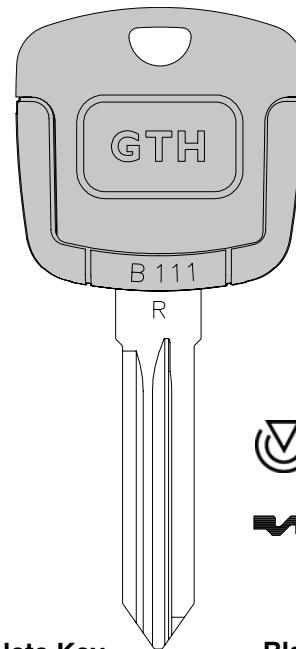

Ilco No.:	Complete Key Y160-GTK	Blade Only EB3-A-Y160*	Complete Key B111-GTK	Blade Only EB3-R-B111*
Price Group:	66	61	66	61
Packaged:	1/bag, 5/box	1/bag, 5/box	1/bag, 5/box	1/bag, 5/box
UPC No.:	036448244744	03644830013	036448244546	036448236015
Sales Velocity:	High	High	Medium	Medium
Application:	Chrysler, Dodge, Jeep, Plymouth, Mitsubishi, Sterling		GM