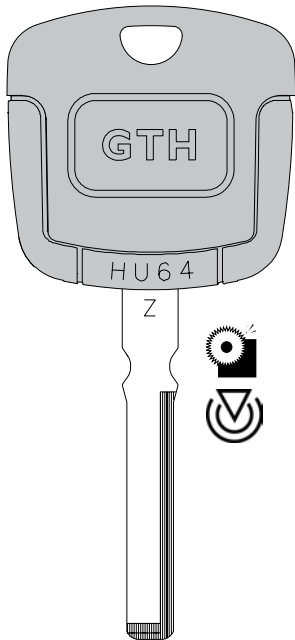

Ilco No.:	Complete Key HU64-GTK	Blade Only EB3-Z-HU64*	BMW Smart Key System HU92RMHK	Volvo Smart Key System HU137MHK
Price Group:	66	61	67	67
Packaged:	1/bag, 5/box	1/bag, 5/box	1/Bag, 5/Box	1/Bag, 5/Box
UPC No.:	036448244591	036448241088	036448244768	036448244775
Sales Velocity:	Low	Low	Low	Low
Application:	Sprinter Vans		BMW w/Prox	Volvo w/Prox

Special Duplicator Required

Electronic Key

Transponder Key

* Blades previously released