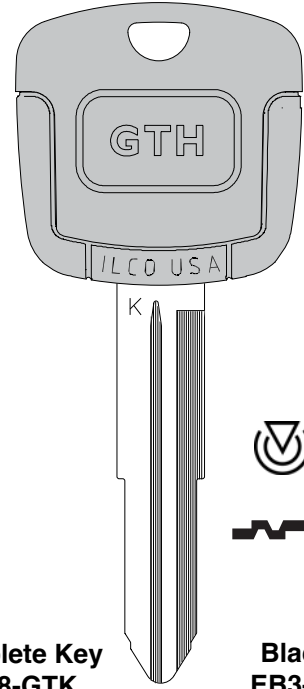

Electronic Key

\* Blades previously released

<b>Ilco No.:</b>	<b>Complete Key H73-GTK</b>	<b>Blade Only EB3-C-H73*</b>	<b>Complete Key H84-GTK</b>	<b>Blade Only EB3-D-H84*</b>
Price Group:	66	61	66	61
Packaged:	1/bag, 5/box	1/bag, 5/box	1/bag, 5/box	1/bag, 5/box
UPC No.:	036448244676	03644830037	036448244683	03644830044
Sales Velocity:	Medium	Medium	High	High
	Application: Ford, Lincoln, Mercury		Application: Ford, Lincoln, Mercury	

**Complete Key  
MAZ24-GTK**

**Blade Only  
EB3-J-MAZ24\***

**Complete Key  
MIT8-GTK**

**Blade Only  
EB3-K-MIT8\***

Ilco No.:	<b>MAZ24-GTK</b>	<b>EB3-J-MAZ24*</b>	<b>MIT8-GTK</b>	<b>EB3-K-MIT8*</b>
Price Group:	66	61	6	61
Packaged:	1/bag, 5/box	1/bag, 5/box	1/bag, 5/box	1/bag, 5/box
UPC No.:	036448244614	03644830099	036448244621	03644830105
Sales Velocity:	Medium	Medium	Medium	Medium
	Application: Mazda		Application: Mitsubishi	