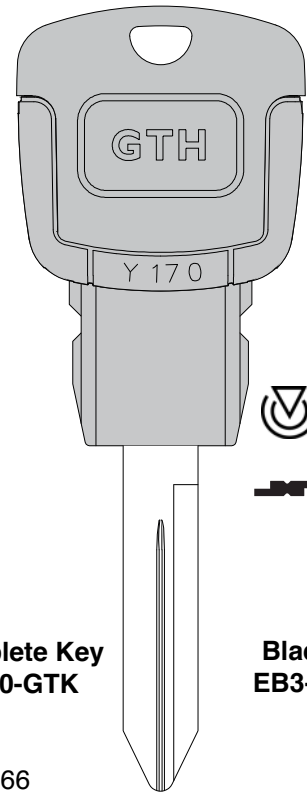

Ilco No.: Complete Key
HU100-GTK

Blade Only
EB3-V-HU100*

Complete Key
Y170-GTK

Blade Only
EB3-T-Y170*

Price Group: 66

61

66

61

Packaged: 1/bag, 5/box

1/bag, 5/box

1/bag, 5/box

1/bag, 5/box

UPC No.: 036448244607

036448236053

036448244751

036448236039

Sales Velocity: Low

Low

Medium

Medium

Application: GM

Application: Chrysler, Dodge, Jeep, Volkswagen

Special Duplicator Required

Transponder Key

* *Blades previously released*