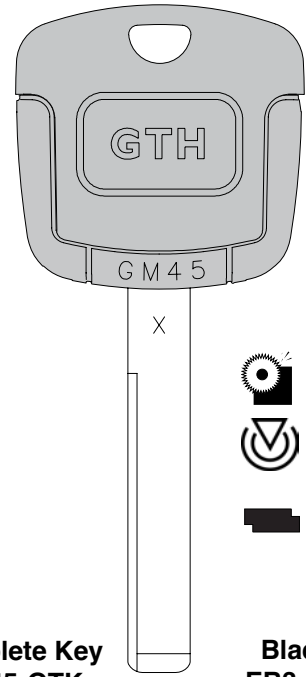

*Special Duplicator Required*

*Transponder Key*

*\* Blades previously released*

Ilco No.:	Complete Key Y160-GTK	Blade Only EB3-A-Y160*	Complete Key B111-GTK	Blade Only EB3-R-B111*
Price Group:	66	61	66	61
Packaged:	1/bag, 5/box	1/bag, 5/box	1/bag, 5/box	1/bag, 5/box
UPC No.:	036448244744	03644830013	036448244546	036448236015
Sales Velocity:	High	High	Medium	Medium
Application:	Chrysler, Dodge, Jeep, Plymouth, Mitsubishi, Sterling		GM	

**Ilco No.:** Complete Key  
B114R-GTK

**Blade Only**  
EB3-W-B114R\*

**Complete Key**  
GM45-GTK

**Blade Only**  
EB3-X-GM45\*

Price Group: 66

61

66

61