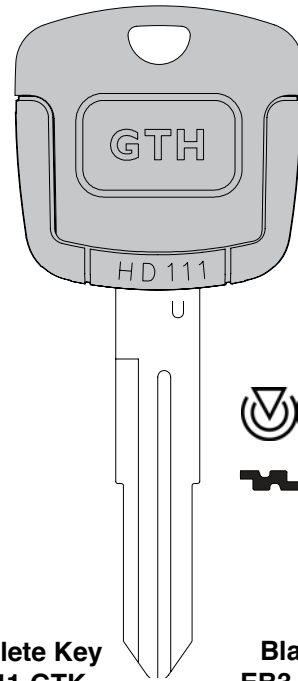

**Complete Key
HD111-GTK**

**Blade Only
EB3-U-HD111***

Ilco No.:	Complete Key HO03-GTK	Blade Only EB3-S-HO03*	Complete Key HD111-GTK	Blade Only EB3-U-HD111*
Price Group:	66	61	66	61
Packaged:	1/bag, 5/box	1/bag, 5/box	1/bag, 5/box	1/bag, 5/box
UPC No.:	036448244854	036448236022	036448244577	036448236046
Sales Velocity:	Medium	Medium	Low	Low
	Application: Honda/Acura		Application: Honda/Acura	

Special Duplicator Required

Transponder Key

* Blades previously released