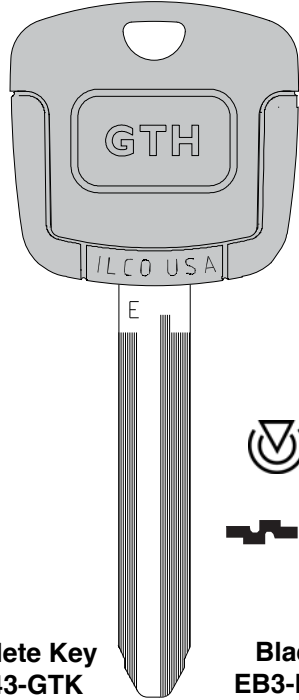

**Complete Key
TOY43-GTK**

**Blade Only
EB3-E-TOY43***