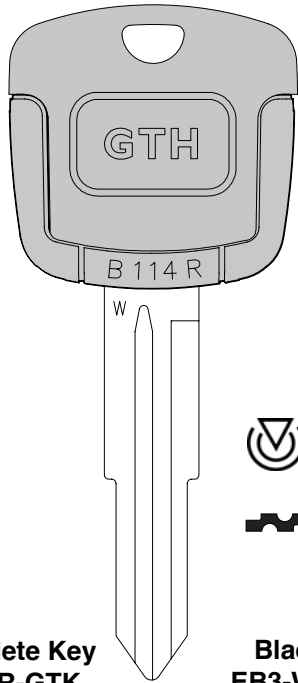

*Special Duplicator Required*

*Transponder Key*

*\* Blades previously released*

Ilco No.:	Complete Key Y160-GTK	Blade Only EB3-A-Y160*	Complete Key B111-GTK	Blade Only EB3-R-B111*
Price Group:	66	61	66	61
Packaged:	1/bag, 5/box	1/bag, 5/box	1/bag, 5/box	1/bag, 5/box
UPC No.:	036448244744	03644830013	036448244546	036448236015
Sales Velocity:	High	High	Medium	Medium
Application:	Chrysler, Dodge, Jeep, Plymouth, Mitsubishi, Sterling		GM	

**Ilco No.:** Complete Key  
B114R-GTK

**Blade Only**  
EB3-W-B114R\*

**Complete Key**  
GM45-GTK

**Blade Only**  
EB3-X-GM45\*

Price Group: 66

61

66

61